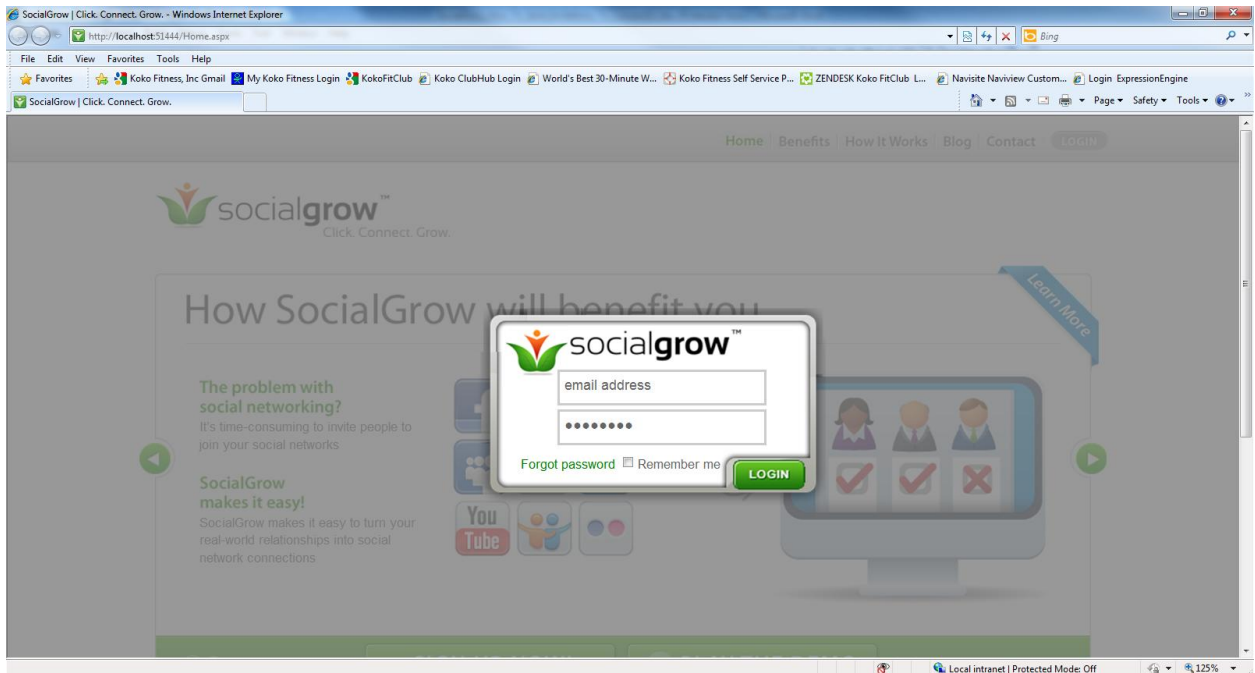

HOW TO SETUP YOUR ACCOUNT

SocialGrow's application is the easiest way for you to grow your social networks.

By tapping into your live e-mail streams, SocialGrow transforms your real world relationships into social network connections.

SocialGrow is currently compatible with LinkedIn, Facebook, Twitter, and MySpace, with more social networks coming soon.

How do I send invitations to connect using SocialGrow?

1. Log into SocialGrow by typing your registered email address and password into the login text boxes in the popup window after you click Login button in the upper right corner.

2. When you click on Potential Connections, you can begin sending out invitations to connect to people who have emailed you.

You have 201 potential connections!

Enter a friend's email address INVITE TO CONNECT